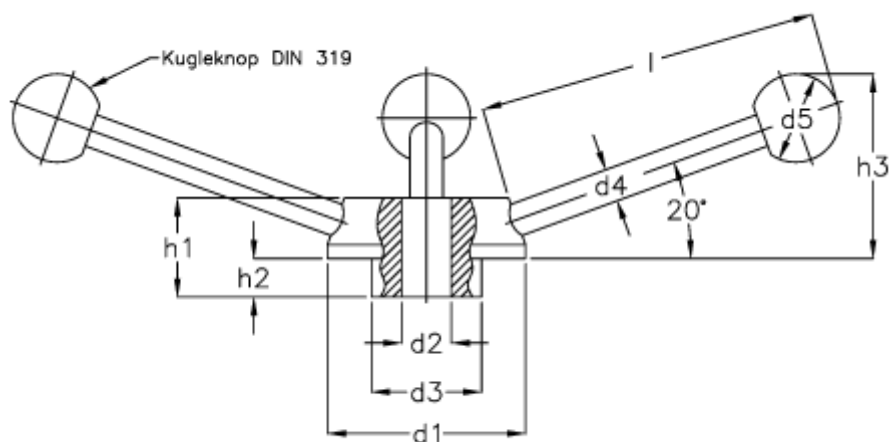

Article number: 20472260V

Description: E+G Handwheel  
GN 213-72-V 18

## Measures

$d1 = 72$   
 $d2 = B 18$   
 $d3 = 40$   
 $d4 = 12$   
 $d5 = 32$   
 $H1 = 36$   
 $H2 = 14$   
 $l = 124$